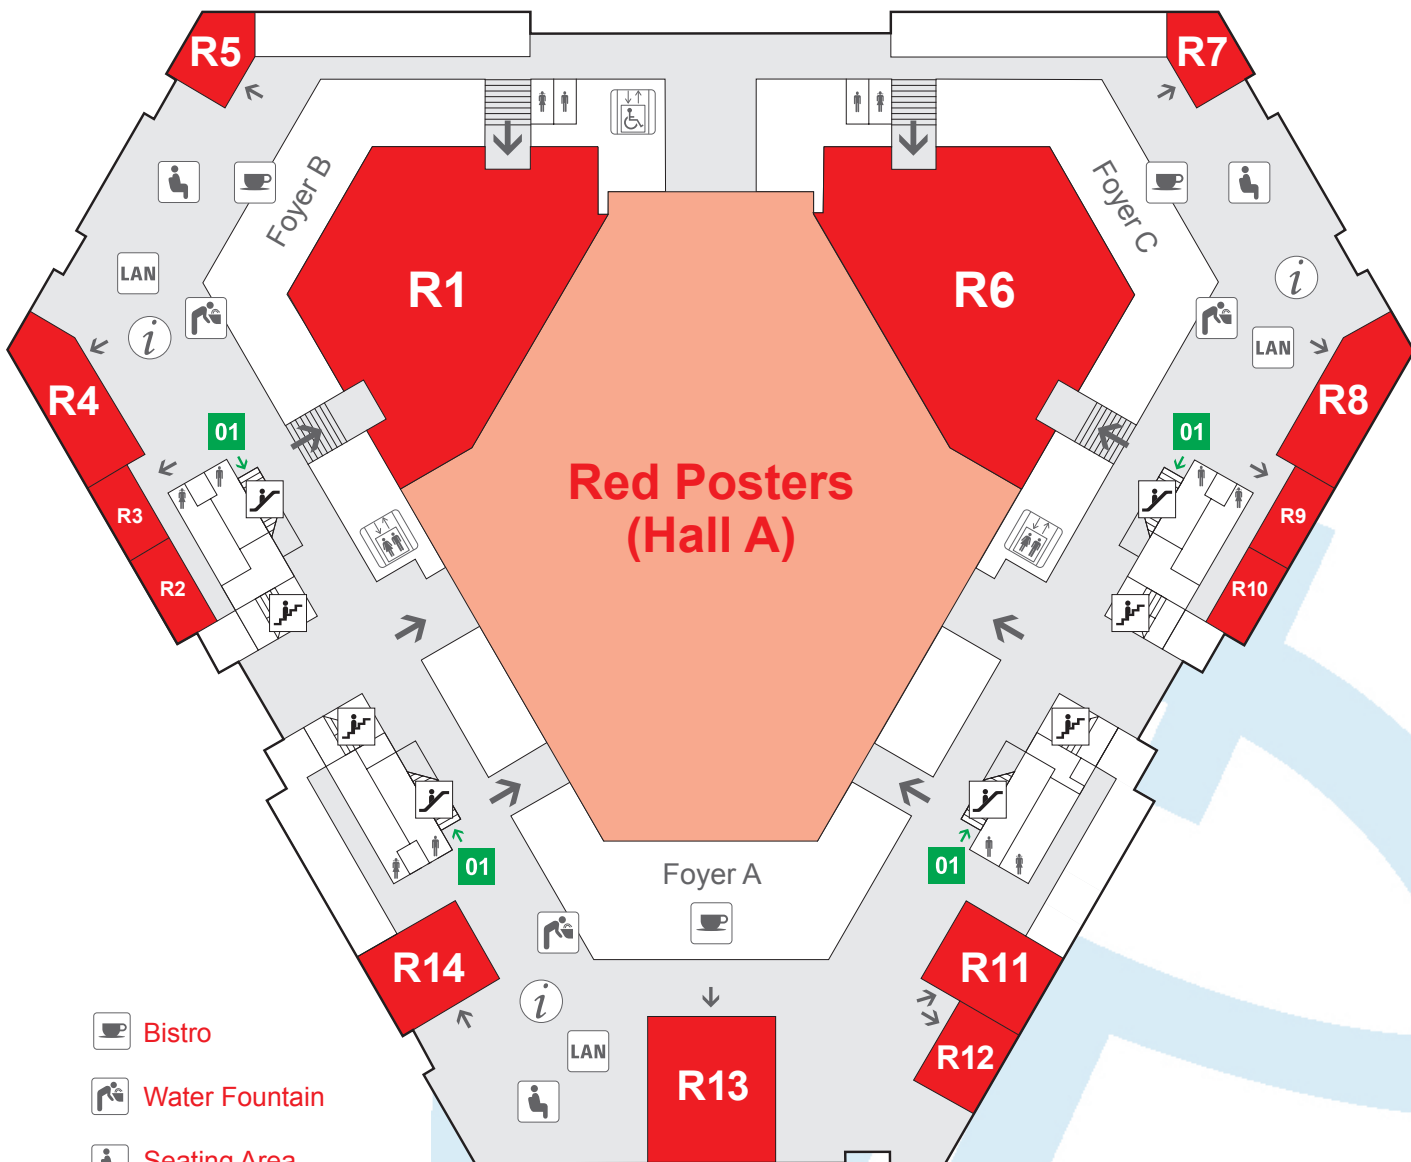

EGU General Assembly 2013

Red Level – Second Floor

Red Posters (Hall A)

-  Bistro
-  Water Fountain
-  Seating Area
-  Info Terminal
-  LAN Area
-  Internet Terminals
-  Escalator
-  Elevator
-  Restroom