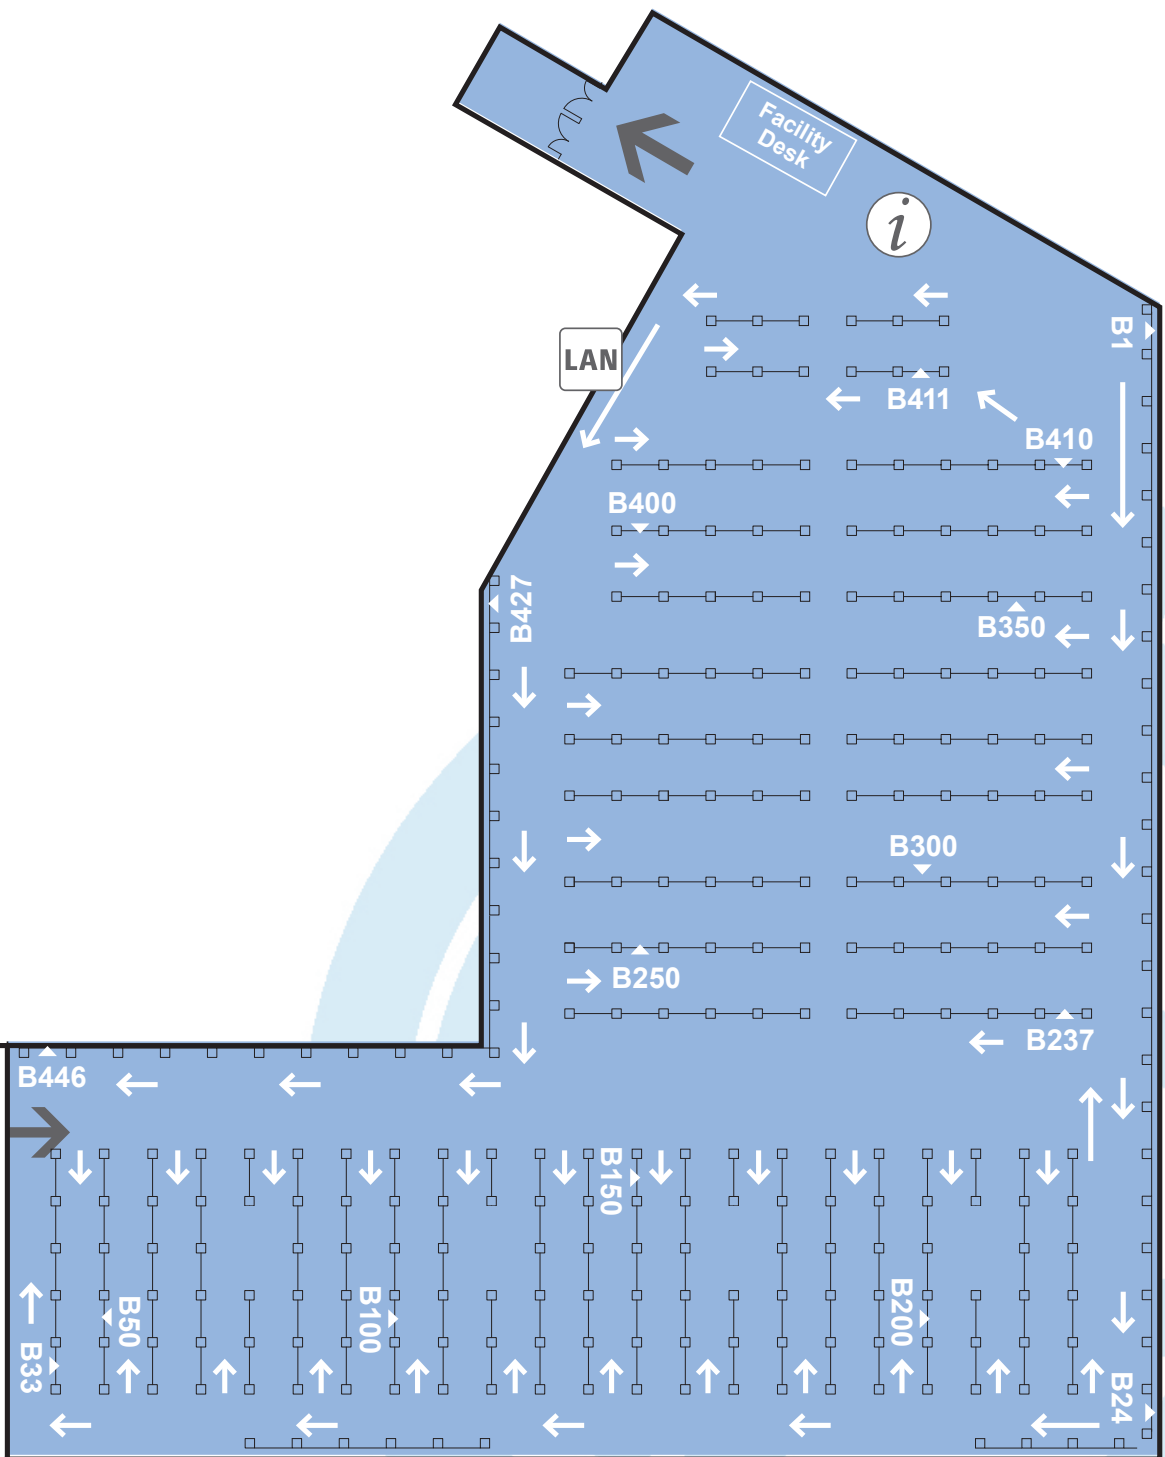

EGU General Assembly 2013

Blue Posters (Hall XL)

Blue Level – Basement

Posters B1 – B446