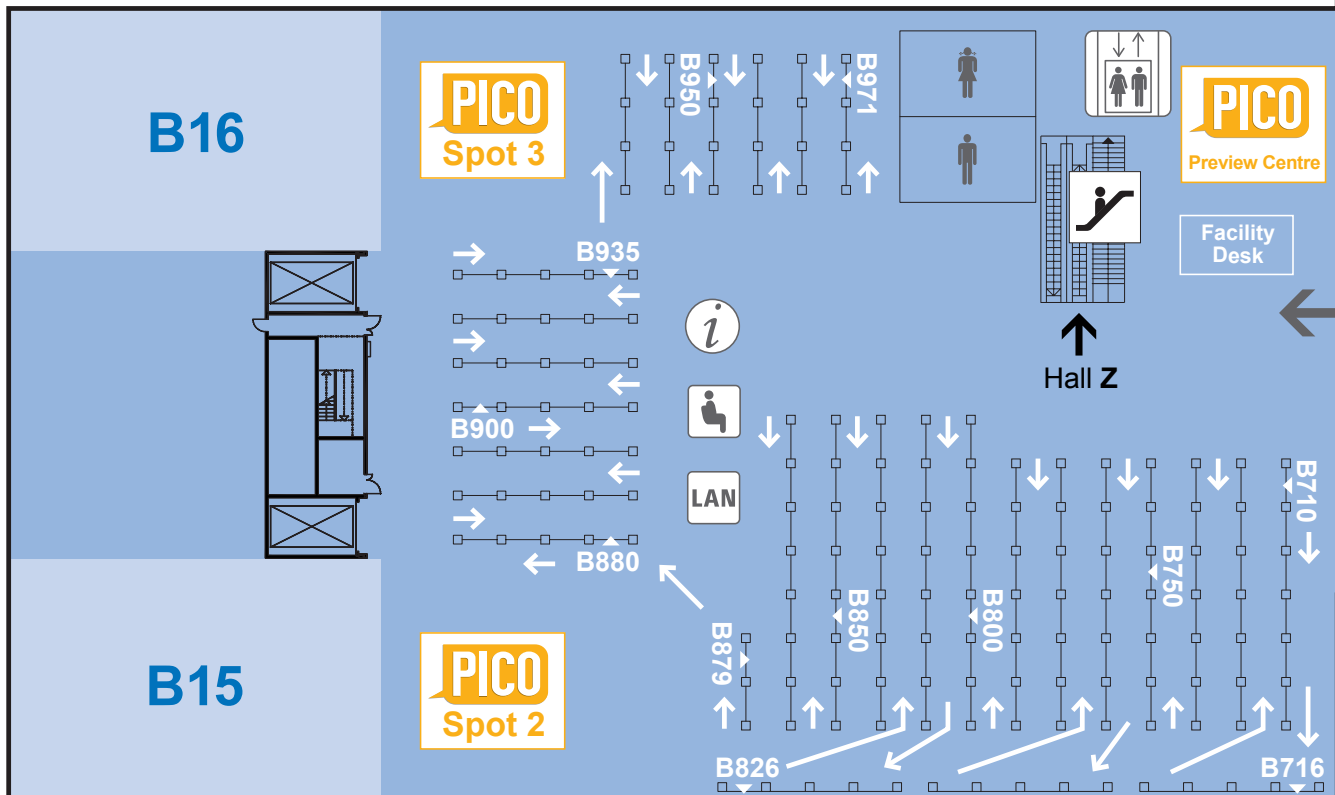

# Blue Posters (Hall Y)

Blue Level – Basement

Posters B710 – B971