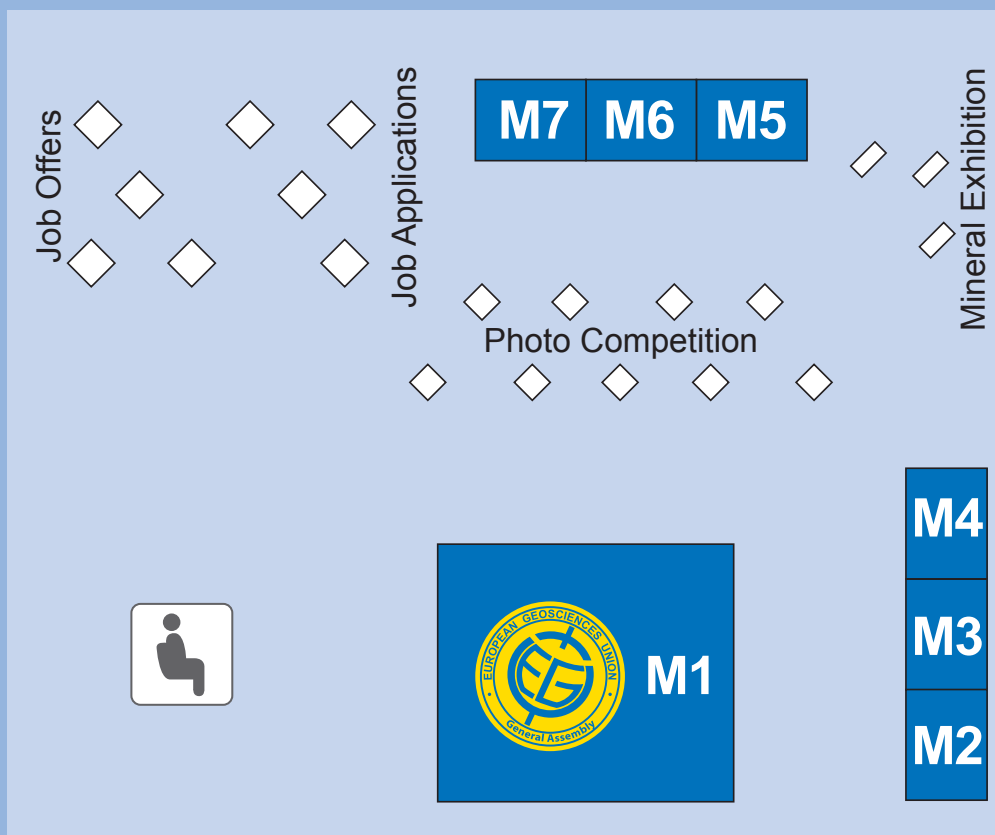

# EGU & Friends | Job Market

Hall X | Basement – Blue Level

- #M1 EGU
- #M2/M3/ AGU
- #M4 GSA
- #M5 AOGS
- #M6 JpGU
- #M7 EAGE